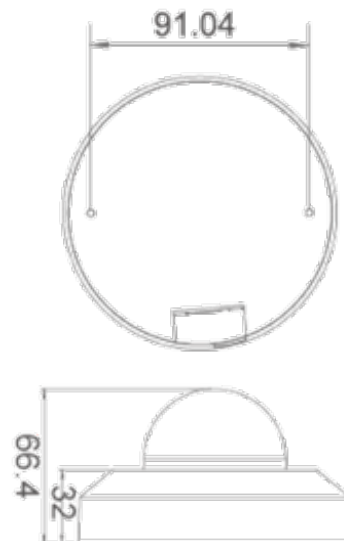

PRIME low-profile mini-Dome IP camera, is a Network dome shape camera that provides 720P and 1080P full HD resolution, real-time high quality images. H264 and MJPEG video compression provides excellent image clarity, and efficient bandwidth and video storage. For different applications, we provide choices of different lens options from 2.8mm to 8mm with standard M12 high quality lens.

## Camera Imaging Specifications

Model	PMD113 -xxxx	PMD120 -xxxx
Video Compression	H.264 (MPEG-4 Part 10/AVC) / MJPEG	
Image Sensor & Resolution	1/2.7" CMOS 1280x720@30FPS	1/2.7" CMOS 1920x1080@30FPS
Minimum Illumination	Color 0.1 lux	
Lens Option	Fixed focal Lens product code suffix -F028: 2.8mm F2.0 / -F040: 3.6mm F1.5	
Dual Streaming	Main streaming: 1280x720  Sub-streaming: 704x576 / 352x288	Main streaming: 1920x1080

## General

Operating Temperature	-10°C ~ 50°C (14° ~ 122° F)
Humidity	10% ~ 90%, No Condensation
Dimension	∅ 110.2 x 47.7 mm (∅ 4.3 x 1.9 in.)
Weight	180 g
Power Source	PoE
Regulatory	FCC / CE / RoHS