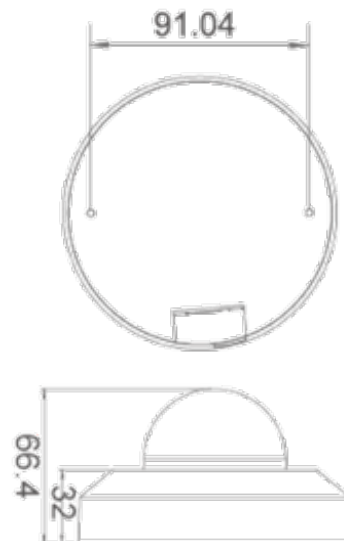

PRIME low-profile mini-Dome IP camera, is a Network dome shape camera that provides 720P and 1080P full HD resolution, real-time high quality images. H264 and MJPEG video compression provides excellent image clarity, and efficient bandwidth and video storage. For different applications, we provide choices of different lens options from 2.8mm to 8mm with standard M12 high quality lens.

## Camera Imaging Specifications

Model	PMD113 -xxxx	PMD120 -xxxx
Video Compression	H.264 (MPEG-4 Part 10/AVC) / MJPEG	
Image Sensor & Resolution	1/2.7" CMOS 1280x720@30FPS	1/2.7" CMOS 1920x1080@30FPS
Minimum Illumination	Color 0.1 lux	
Lens Option	Fixed focal Lens product code suffix -F028: 2.8mm F2.0 / -F040: 3.6mm F1.5	
Dual Streaming	Main streaming: 1280x720  Sub-streaming: 704x576 / 352x288	Main streaming: 1920x1080  Sub-streaming: 704x576 / 352x288

## General

Operating Temperature	-10°C ~ 50°C (14° ~ 122° F)
Humidity	10% ~ 90%, No Condensation
Dimension	∅ 110.2 x 47.7 mm (∅ 4.3 x 1.9 in.)
Weight	180 g
Power Source	PoE
Regulatory	FCC / CE / RoHS